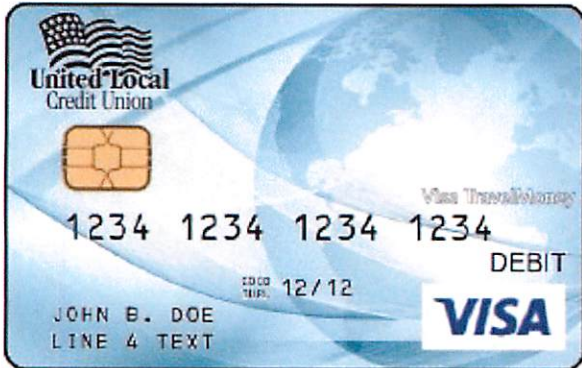

NO WORRY TRAVELING WITH A TRAVEL CARD FROM UNITED LOCAL!!

SAFE, SECURE AND CONVENIENT

- USE ANYWHERE VISA IS ACCEPTED
- GET CASH FROM OVER 30,000 ATM'S
 - MAKE ONLINE PURCHASES
 - MAKE PHONE PURCHASES

CAN BE USED ANYWHERE IN THE WORLD!!

CHOOSE FROM 4 DESIGNS

BLUE GLOBE

GOLD MAP

PASSPORT

LUGGAGE

\$5.00 fee per card applies