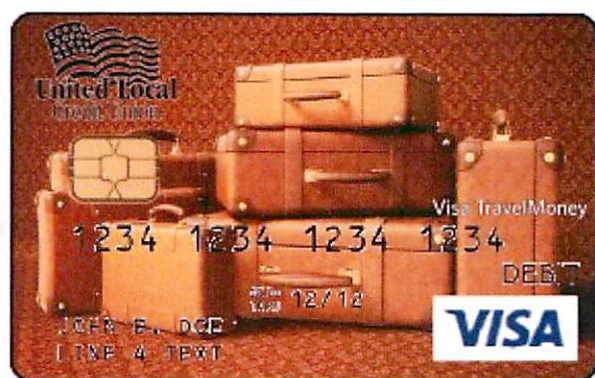

CHOOSE FROM 4 DESIGNS

BLUE GLOBE

GOLD MAP

PASSPORT

LUGGAGE

\$5.00 fee per card applies